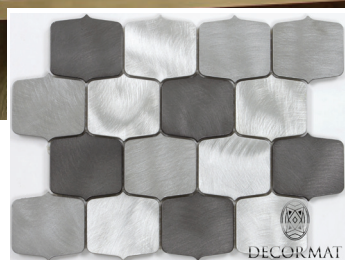

M8A6D532  
size 30x30 cm.

LUXURY MOSAIC • MIRRORS • SMART GLASS

M8A02N122  
size 30x30 cm.

M8A02N221  
size 30x30 cm.

M8A02N235  
size 30x30 cm.

M8A02N532  
size 30x30 cm.

LUXURY MOSAIC • MIRRORS • SMART GLASS

M8AS122  
size 30x30 cm.

M8AS221  
size 30x30 cm.

M8AS235  
size 30x30 cm.

M8AS532  
size 30x30 cm.

## MODERN LUXURY MOSAIC WALL DECORATION

If you look for Bedroom inspirations, you will see that most of the times, bedrooms are decorated with Decormat's mosaic. However, a glamorous **Leaf Sheild Series** mosaic gives a luxurious touch to the bedroom area. DECORMAT gives you today, 20 luxurious aluminium mosaic that will blow your mind, as their modern design will adapt perfectly to any *Bedroom, Bathroom, Dining room, Living room, Kitchen Wall, Hotel's Lobby, Hall Areas, Corridors, Office, Condo Sales Office, Conference Rooms, Restaurants, Pubs, Bars, Front Counter Decoration, etc.*, interior design.