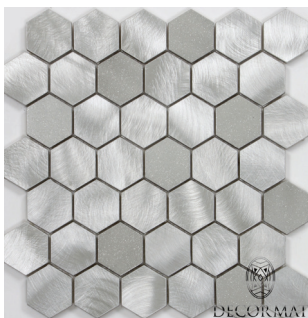

M8A01N122  
size 30x30 cm.

M8A01N221  
size 30x30 cm.

M8A01N235  
size 30x30 cm.

M8A01N532  
size 30x30 cm.

## LUXURY MOSAIC FOR INTERIOR DESIGN

**Beehive Design** is an effort to honor the union between design and craftsmanship. The 4 random colors hexagon that complete this piece carry the dedication and art of those who built it – with a diversity of finishes never before. The mat silver aluminium base gives **Beehive** a unique personality, a strong and at the same time sophisticated character. As their modern design will adapt perfectly to any *Bedroom, Bathroom, Dining room, Living room, Kitchen Wall, Hotel's Lobby, Corridors, Office, Condo Sales Office, Conference Rooms, Restaurants, Pubs, Bars, etc.*, interior design.