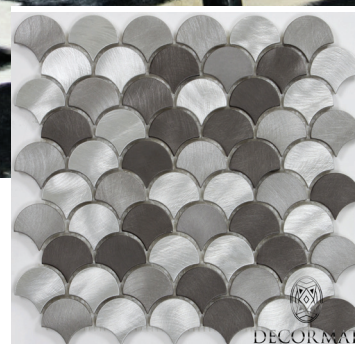

LUXURY MOSAIC • MIRRORS • SMART GLASS