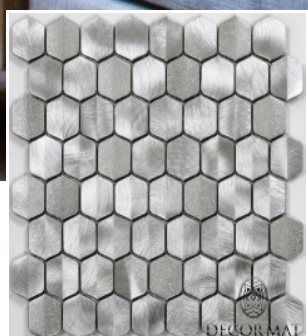

# DECORMAT

*[www.docormat.info](http://www.docormat.info)*

LUXURY MOSAIC • MIRRORS • SMART GLASS

M8A01N122  
size 30x30 cm.

M8A01N221  
size 30x30 cm.

M8A01N235  
size 30x30 cm.

M8A01N532  
size 30x30 cm.

LUXURY MOSAIC • MIRRORS • SMART GLASS

M8A03N122  
size 30x30 cm.

M8A03N221  
size 30x30 cm.

M8A03N235  
size 30x30 cm.

M8A03N532  
size 30x30 cm.

LUXURY MOSAIC • MIRRORS • SMART GLASS

M8A6D122  
size 30x30 cm.

M8A6D221  
size 30x30 cm.

M8A6D235  
size 30x30 cm.

M8A6D532  
size 30x30 cm.

LUXURY MOSAIC • MIRRORS • SMART GLASS

M8A02N122  
size 30x30 cm.

M8A02N221  
size 30x30 cm.

M8A02N235  
size 30x30 cm.

M8A02N532  
size 30x30 cm.

LUXURY MOSAIC • MIRRORS • SMART GLASS

## LUXURY MOSAIC FOR INTERIOR DESIGN

**Beehive Design** is an effort to honor the union between design and craftsmanship. The 4 random colors hexagon that complete this piece carry the dedication and art of those who built it – with a diversity of finishes never before. The mat silver aluminium base gives **Beehive** a unique personality, a strong and at the same time sophisticated character. As their modern design will adapt perfectly to any *Bedroom, Bathroom, Dining room, Living room, Kitchen Wall, Hotel's Lobby, Corridors, Office, Condo Sales Office, Conference Rooms, Restaurants, Pubs, Bars, etc.*, interior design.